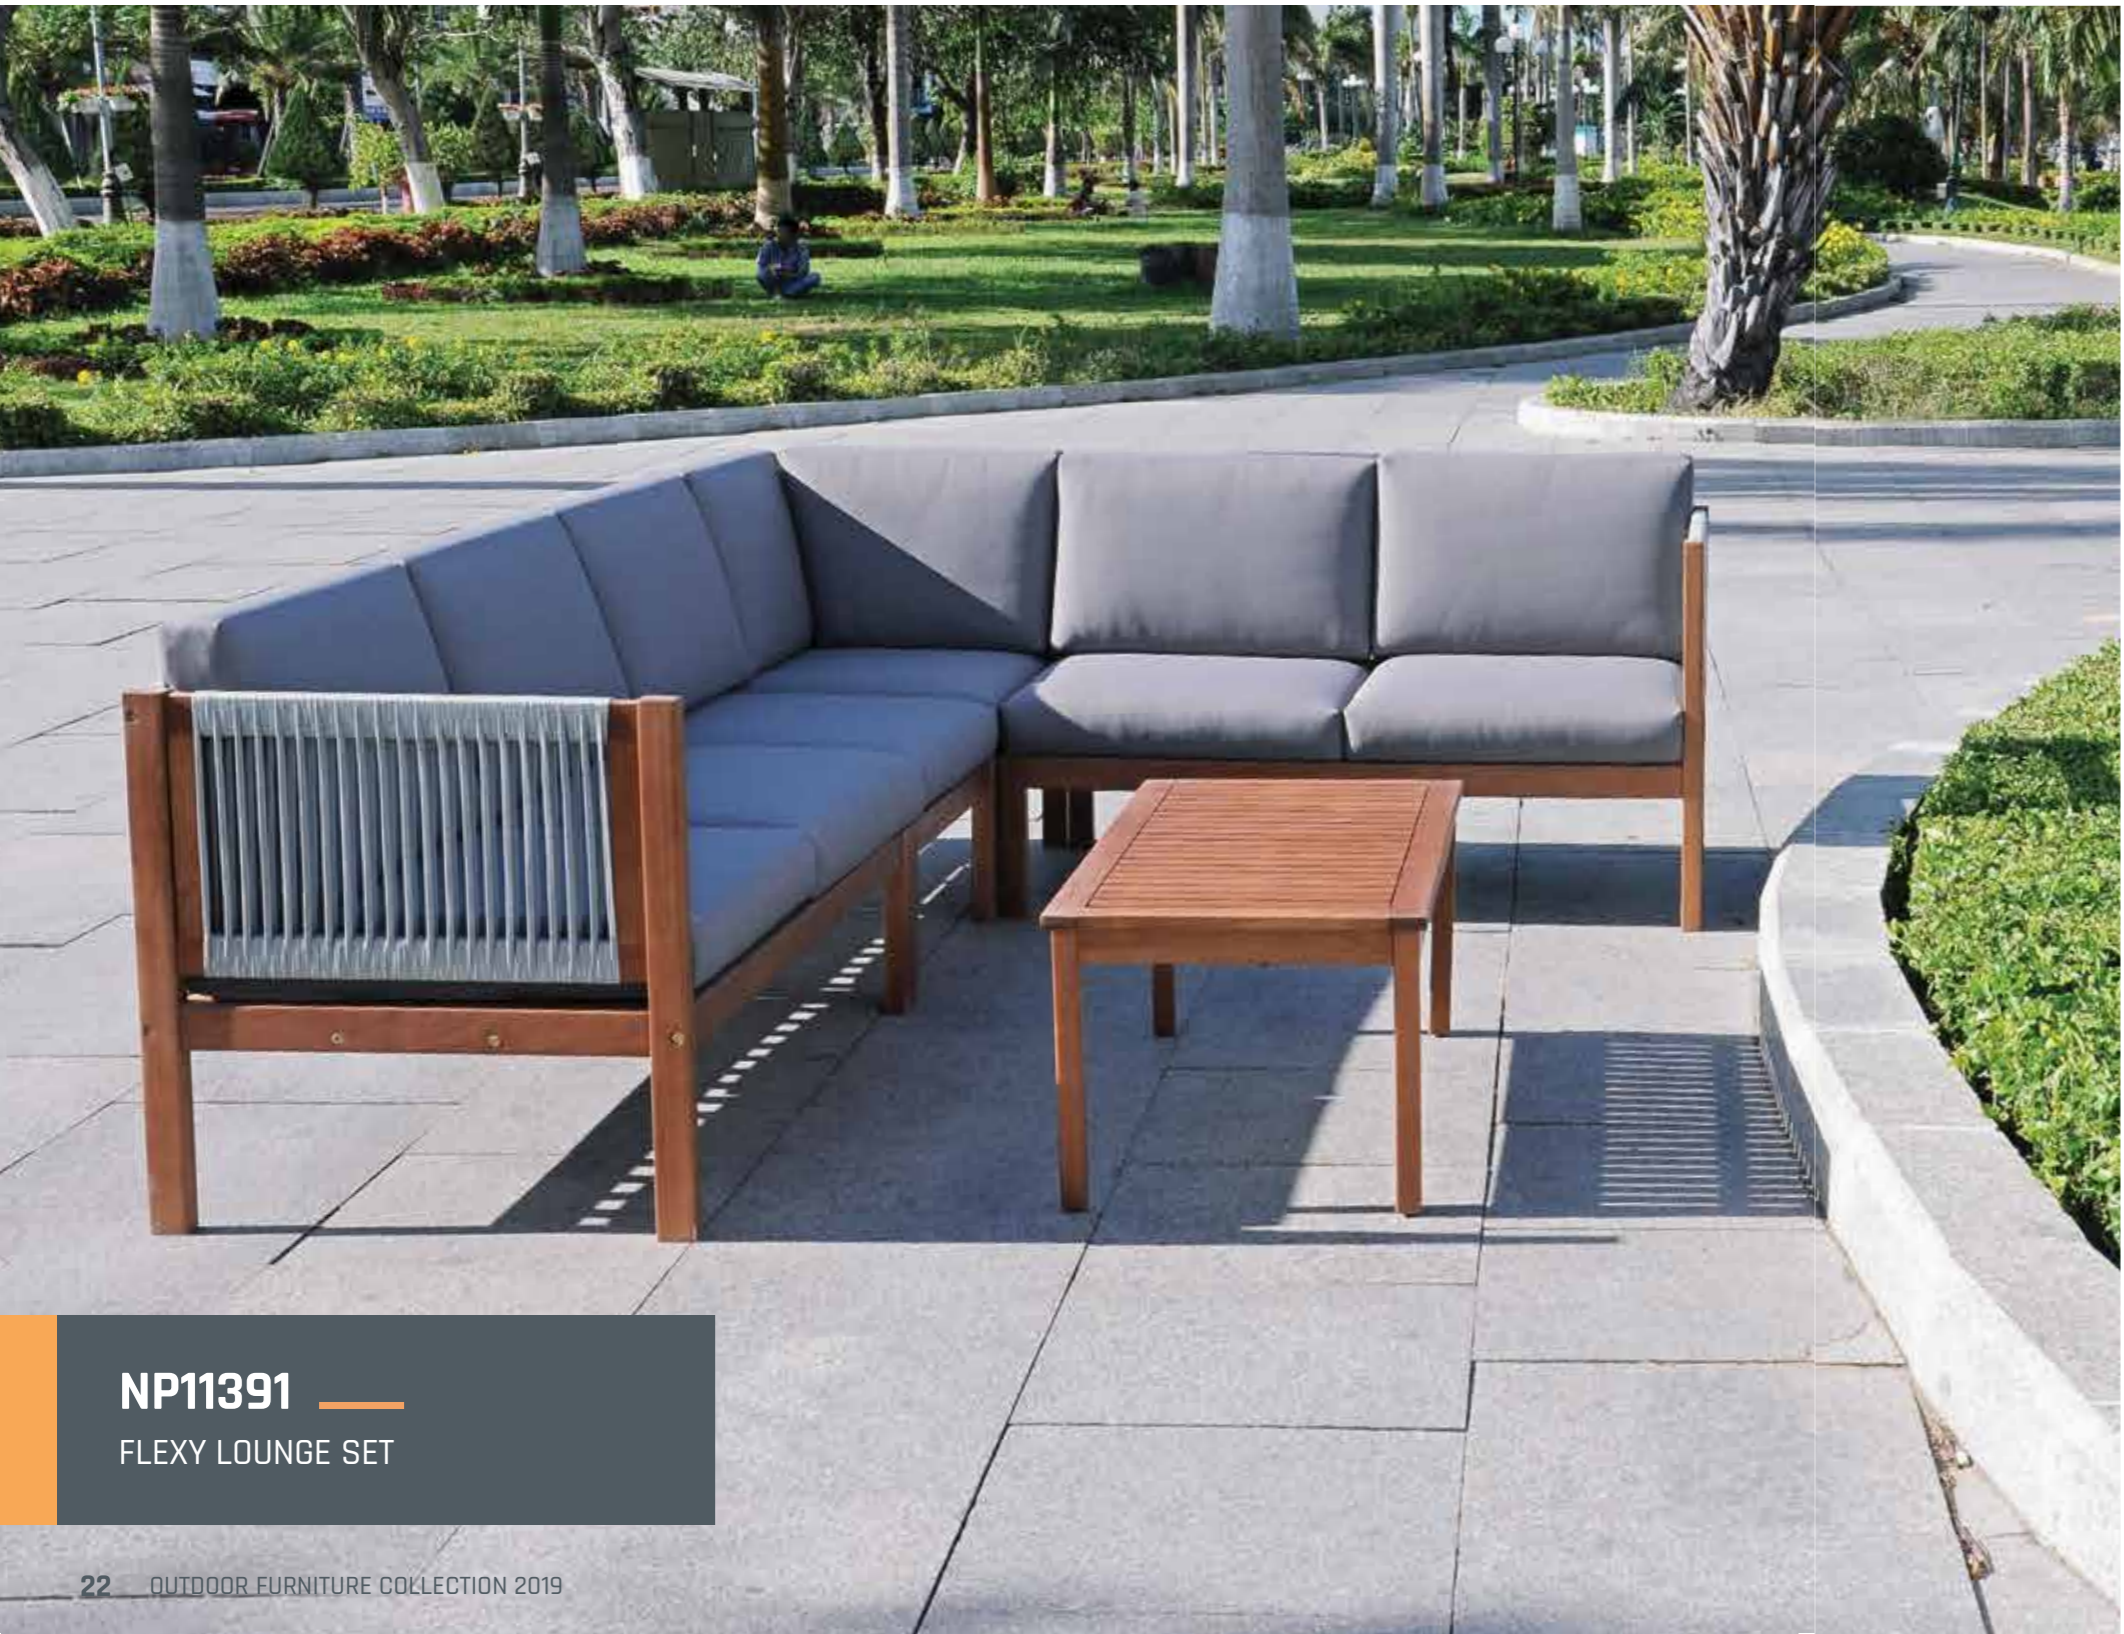

NP11387
LYON LOUNGE SET

NP11386 —
RIVERA CONVERSATION SET 1

NP11392
RIVO CONERSATION SET

NP11390
VISTA COVERATION SET

NP11379 —
NEVELLE CONVERSATION SET 1

NP11380
CASTERY LOUNGE SET

NP11391 —
FLEXY LOUNGE SET